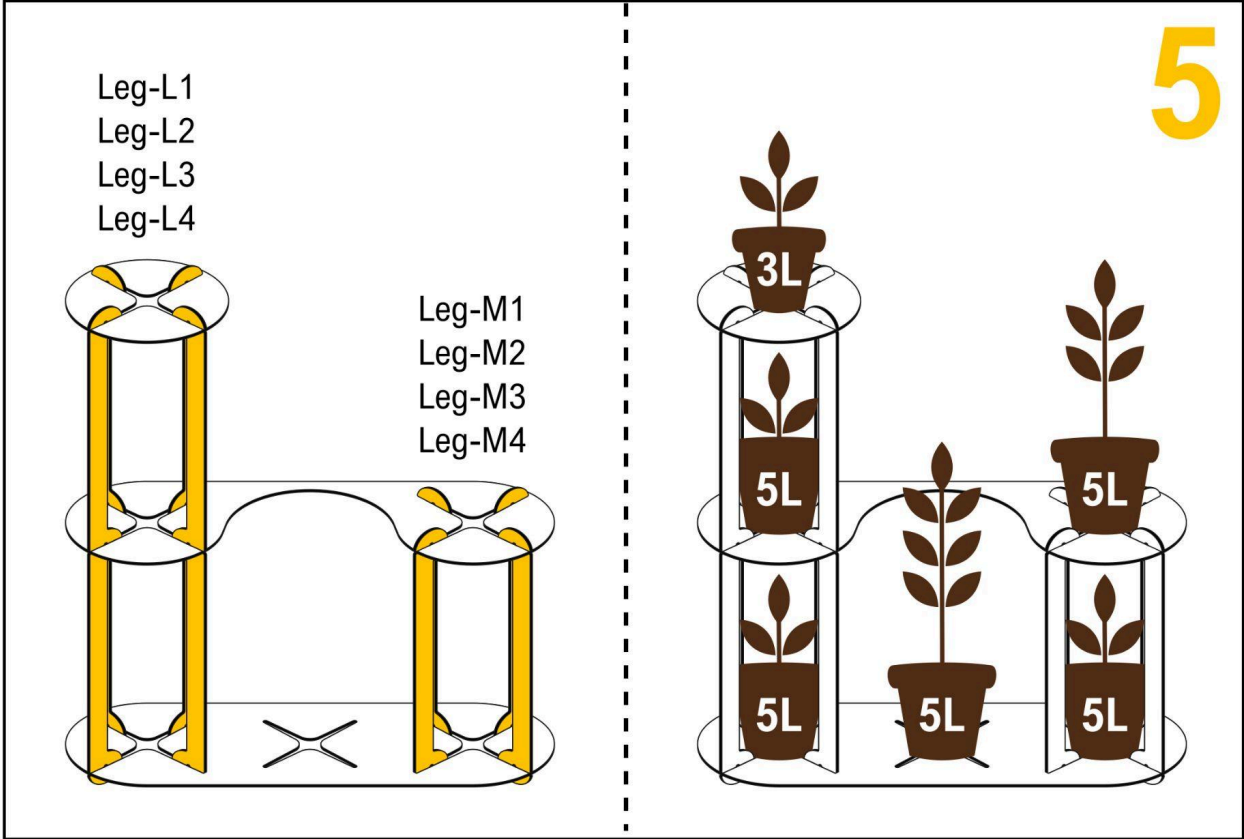

No screws, no glue, easy assembly and disassembly.

**BROTO Shelving System**

*For a greener and more child-friendly future*

[@r.aminian.design](https://www.instagram.com/r.aminian.design)

[www.reaminiandesignstudio.co.uk](http://www.reaminiandesignstudio.co.uk)

**BROTO Shelving System**

*For a greener and more child-friendly future*

[@r.aminian.design](https://www.instagram.com/r.aminian.design)

[www.reaminiandesignstudio.co.uk](http://www.reaminiandesignstudio.co.uk)